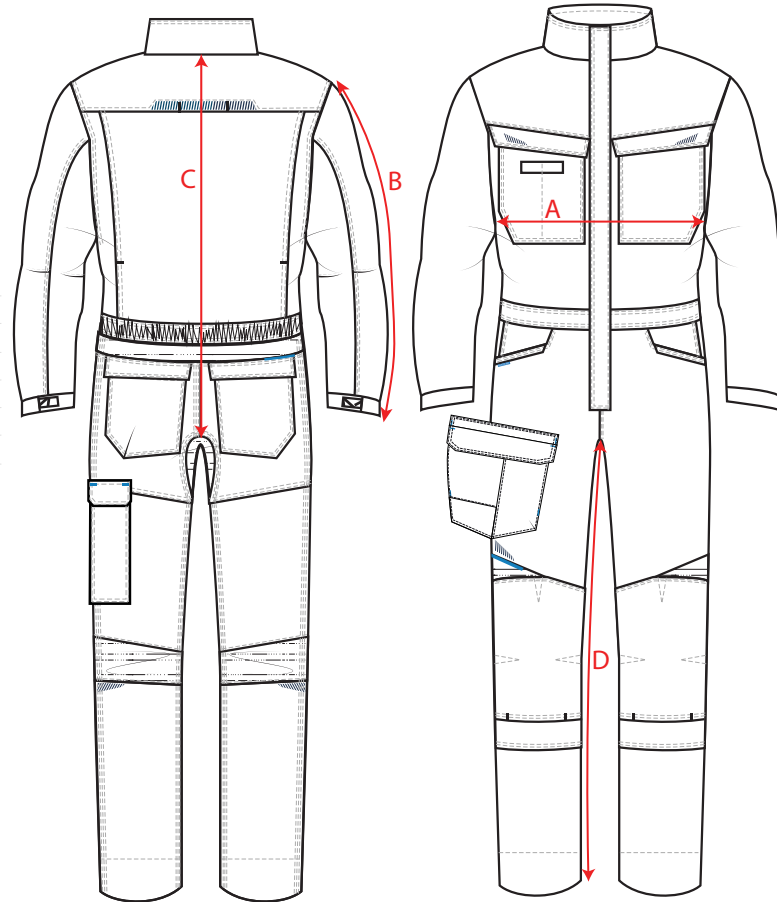

BASE STYLE: FR503

DESCRIPTION: WX3 FR Coverall

FABRIC: 60% Modacrylic, 39% Cotton, 1% Carbon Fibre

COLOUR: black

Descriptions		XS	S	M	L	XL	XXL	3XL
Chest Width	A	51.00	55.00	59.00	63.00	69.00	73.00	77.00
Sleeve Length	B	67.50	68.50	69.50	70.50	71.50	72.50	73.50
Back Length	C	92.00	94.00	96.00	98.00	100.00	102.00	104.00
Inside Leg Length	D	79.00	79.00	79.00	79.00	79.00	79.00	79.00